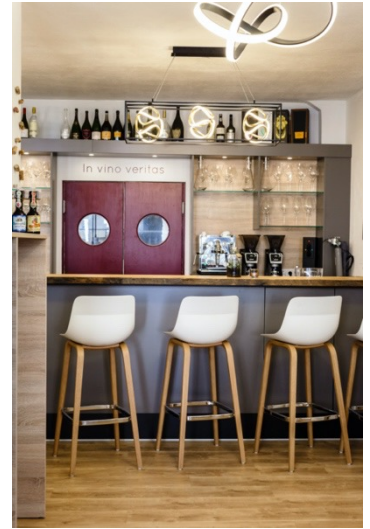

Heine's Wine & Dine.

Baden-Baden, Deutschland, 2020